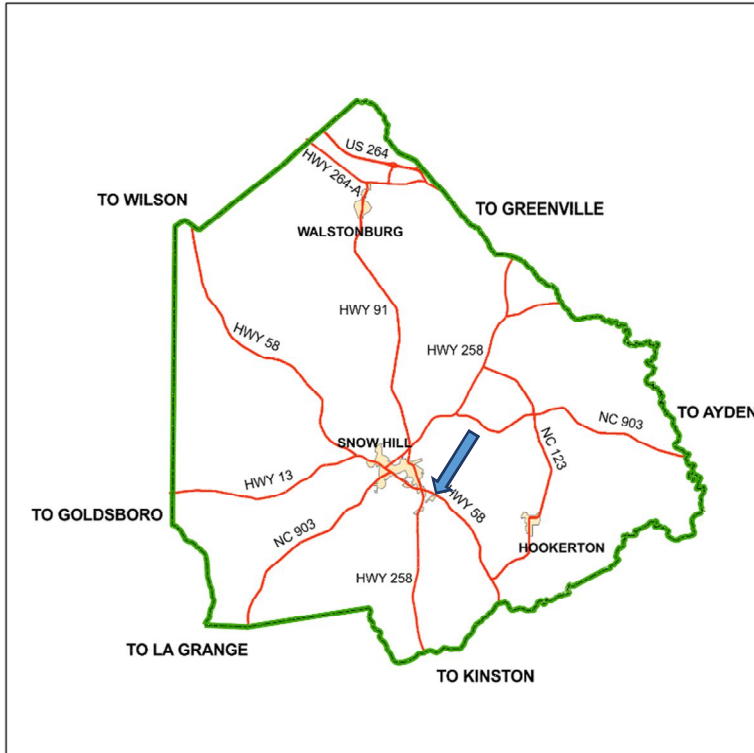

Commercial Site South Snow Hill

- 18.16 Acres
- 584 – 638 Highway 58, Snow Hill
- Water, gas, sewer, & electric
- Contact: Horace Liles (252) 747-5246
201 Carolina Drive Snow Hill, NC 28580