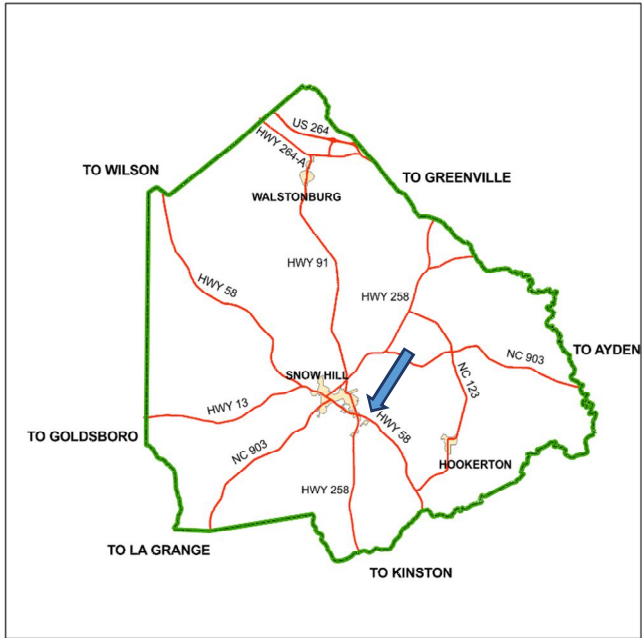

Greene Central Industrial Park

- 5 Acre Industrial/Commercial Site
- Located on Carolina Drive in Greene Industrial Park, Snow Hill
- Contact: Horace Liles (252) 747-5246
201 Carolina Drive Snow Hill, NC 28580